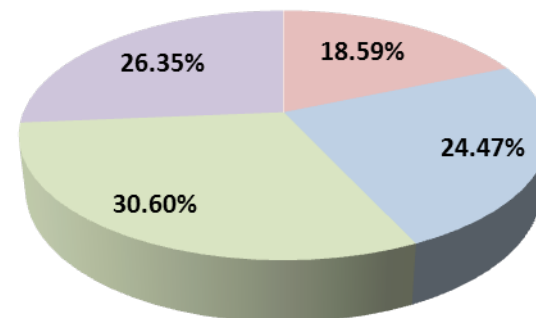

STUDENT DISTRIBUTION BY GENDER, NATIONALITY AND TYPE OF INSTITUTION

- 45,385 students are enrolled in federal institutions; 91.89% of them are UAE nationals.
- 82,894 students are enrolled in non-federal institutions; 43.06% of them are UAE nationals.

Federal institutions:

- UAE national female students: 65.76%
- UAE national male students: 26.14%
- Expatriate female students: 5.13%
- Expatriate male students: 2.98%

Federal institutions

■ UAE national female students
 ■ UAE national male students
■ Expatriate female students
 ■ Expatriate male students

Non-federal institutions:

- UAE national female students: 18.59%
- UAE national male students: 24.47%
- Expatriate female students: 30.60%
- Expatriate male students: 26.35%

Non-federal institutions

■ UAE national female students
 ■ UAE national male students
■ Expatriate female students
 ■ Expatriate male students