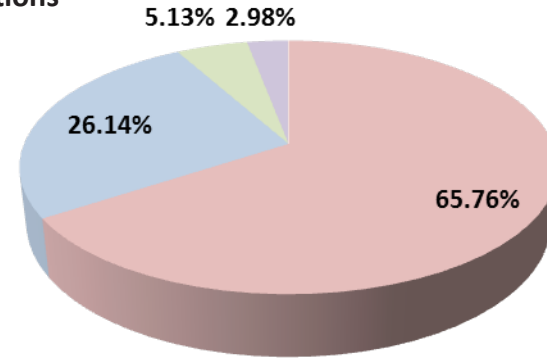

STUDENT DISTRIBUTION BY GENDER, NATIONALITY AND TYPE OF INSTITUTION

- 45,385 students are enrolled in federal institutions; 91.89% of them are UAE nationals.
- 82,894 students are enrolled in non-federal institutions; 43.06% of them are UAE nationals.

Federal institutions:

- UAE national female students: 65.76%
- UAE national male students: 26.14%
- Expatriate female students: 5.13%
- Expatriate male students: 2.98%

Federal institutions

■ UAE national female students
 ■ UAE national male students
■ Expatriate female students
 ■ Expatriate male students