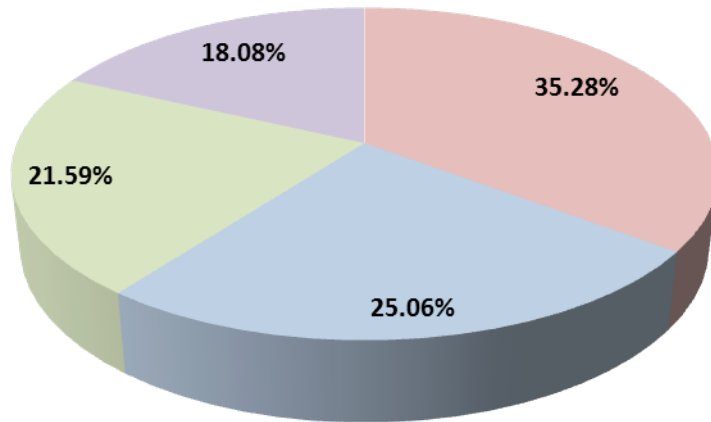

STUDENT DISTRIBUTION BY GENDER, NATIONALITY AND TYPE OF INSTITUTION

- 45,385 students are enrolled in federal institutions; 91.89% of them are UAE nationals.
- 82,894 students are enrolled in non-federal institutions; 43.06% of them are UAE nationals.

Federal institutions:

- UAE national female students: 65.76%
- UAE national male students: 26.14%
- Expatriate female students: 5.13%
- Expatriate male students: 2.98%

Federal institutions

■ UAE national female students
 ■ UAE national male students
■ Expatriate female students
 ■ Expatriate male students

Non-federal institutions:

- UAE national female students: 18.59%
- UAE national male students: 24.47%
- Expatriate female students: 30.60%
- Expatriate male students: 26.35%

Non-federal institutions

■ UAE national female students
 ■ UAE national male students
■ Expatriate female students
 ■ Expatriate male students

Student distribution by gender and nationality in all institutions (federal and non-federal)

■ UAE national female students ■ UAE national male students
■ Expatriate female students ■ Expatriate male students