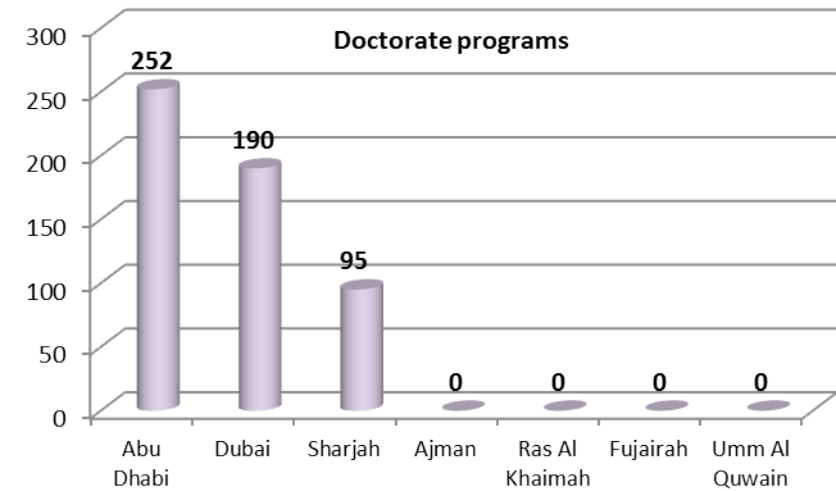

STUDENT DISTRIBUTION BY LEVEL AND LOCATION OF STUDY

Federal and non-federal institutions

Emirate	Foundation	Diploma and higher diploma	Bachelor's	Graduate diploma and Master's	Doctorate	Total
Abu Dhabi	11,534	5,183	29,988	4,376	252	51,333
Dubai	3,001	821	27,891	3,989	190	35,892
Sharjah	1,633	584	19,717	1,292	95	23,321
Ajman	53	0	8,938	334	0	9,325
Ras Al Khaimah	891	102	2,802	51	0	3,846
Fujairah	897	101	3,277	176	0	4,451
Umm Al Quwain	7	0	104	0	0	111
Total	18,016	6,791	92,717	10,218	537	128,279

- 10,755 graduate students (8.38%)
- 92,717 students in Bachelor's programs (72.28%)
- 6,791 students in diploma and higher diploma programs (5.29%)
- 18,016 undergraduate students in Foundation, pre-program, undeclared major, free studies, visiting (14.04%)

Student distribution by level and location of study

- The majority of students in diploma and higher diploma programs take studies in the emirate of Abu Dhabi.
- The majority of students in graduate diploma and Master's programs take studies in the emirate of Abu Dhabi, Dubai, and Sharjah.