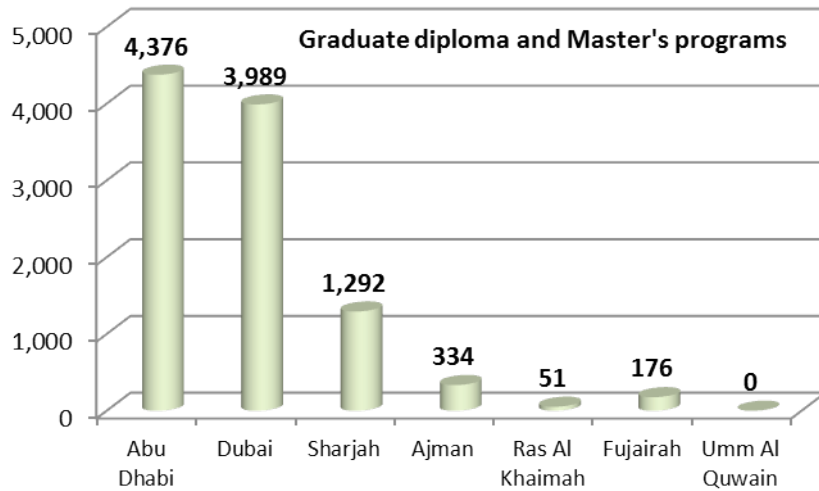

STUDENT DISTRIBUTION BY LEVEL AND LOCATION OF STUDY

Federal and non-federal institutions

Emirate	Foundation	Diploma and higher diploma	Bachelor's	Graduate diploma and Master's	Doctorate	Total
Abu Dhabi	11,534	5,183	29,988	4,376	252	51,333
Dubai	3,001	821	27,891	3,989	190	35,892
Sharjah	1,633	584	19,717	1,292	95	23,321
Ajman	53	0	8,938	334	0	9,325
Ras Al Khaimah	891	102	2,802	51	0	3,846
Fujairah	897	101	3,277	176	0	4,451
Umm Al Quwain	7	0	104	0	0	111
Total	18,016	6,791	92,717	10,218	537	128,279

- 10,755 graduate students (8.38%)
- 92,717 students in Bachelor's programs (72.28%)
- 6,791 students in diploma and higher diploma programs (5.29%)
- 18,016 undergraduate students in Foundation, pre-program, undeclared major, free studies, visiting (14.04%)

Student distribution by level and location of study

- The majority of students in diploma and higher diploma programs take studies in the emirate of Abu Dhabi.
- The majority of students in graduate diploma and Master's programs take studies in the emirate of Abu Dhabi, Dubai, and Sharjah.