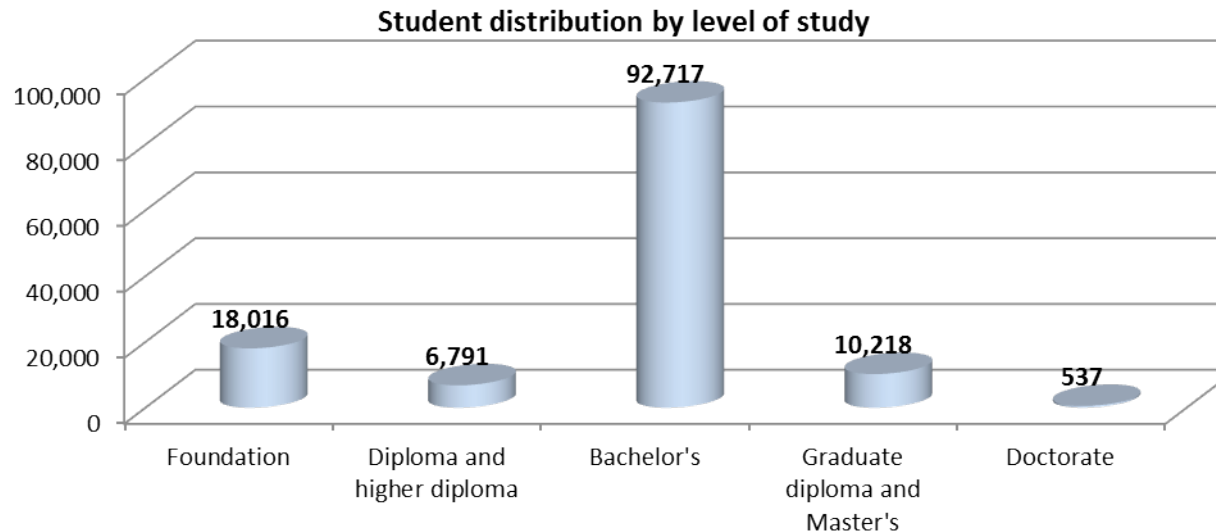

STUDENT DISTRIBUTION BY LEVEL AND LOCATION OF STUDY

Federal and non-federal institutions

Emirate	Foundation	Diploma and higher diploma	Bachelor's	Graduate diploma and Master's	Doctorate	Total
Abu Dhabi	11,534	5,183	29,988	4,376	252	51,333
Dubai	3,001	821	27,891	3,989	190	35,892
Sharjah	1,633	584	19,717	1,292	95	23,321
Ajman	53	0	8,938	334	0	9,325
Ras Al Khaimah	891	102	2,802	51	0	3,846
Fujairah	897	101	3,277	176	0	4,451
Umm Al Quwain	7	0	104	0	0	111
Total	18,016	6,791	92,717	10,218	537	128,279

- 10,755 graduate students (8.38%)
- 92,717 students in Bachelor's programs (72.28%)
- 6,791 students in diploma and higher diploma programs (5.29%)
- 18,016 undergraduate students in Foundation, pre-program, undeclared major, free studies, visiting (14.04%)

Student distribution by level and location of study

- The majority of students in diploma and higher diploma programs take studies in the emirate of Abu Dhabi.
- The majority of students in graduate diploma and Master's programs take studies in the emirate of Abu Dhabi, Dubai, and Sharjah.