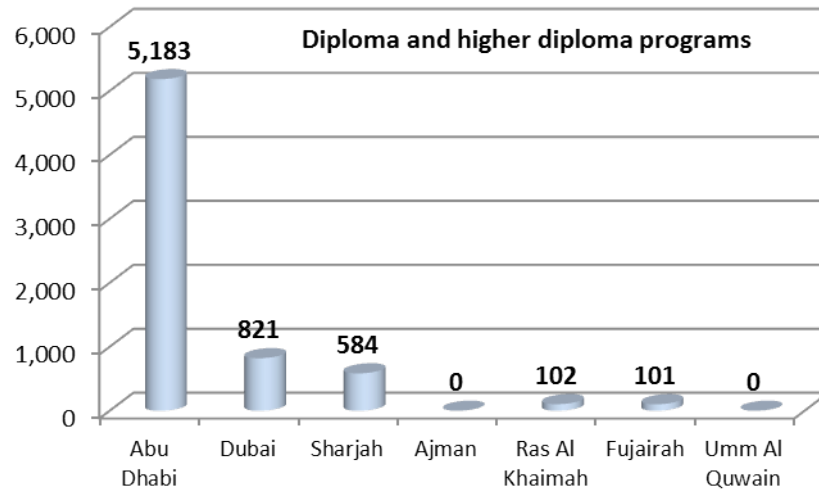

STUDENT DISTRIBUTION BY LEVEL AND LOCATION OF STUDY

Federal and non-federal institutions

Emirate	Foundation	Diploma and higher diploma	Bachelor's	Graduate diploma and Master's	Doctorate	Total
Abu Dhabi	11,534	5,183	29,988	4,376	252	51,333
Dubai	3,001	821	27,891	3,989	190	35,892
Sharjah	1,633	584	19,717	1,292	95	23,321
Ajman	53	0	8,938	334	0	9,325
Ras Al Khaimah	891	102	2,802	51	0	3,846
Fujairah	897	101	3,277	176	0	4,451
Umm Al Quwain	7	0	104	0	0	111
Total	18,016	6,791	92,717	10,218	537	128,279

- 10,755 graduate students (8.38%)
- 92,717 students in Bachelor's programs (72.28%)
- 6,791 students in diploma and higher diploma programs (5.29%)
- 18,016 undergraduate students in Foundation, pre-program, undeclared major, free studies, visiting (14.04%)

Student distribution by level and location of study

- The majority of students in diploma and higher diploma programs take studies in the emirate of Abu Dhabi.
- The majority of students in graduate diploma and Master's programs take studies in the emirate of Abu Dhabi, Dubai, and Sharjah.