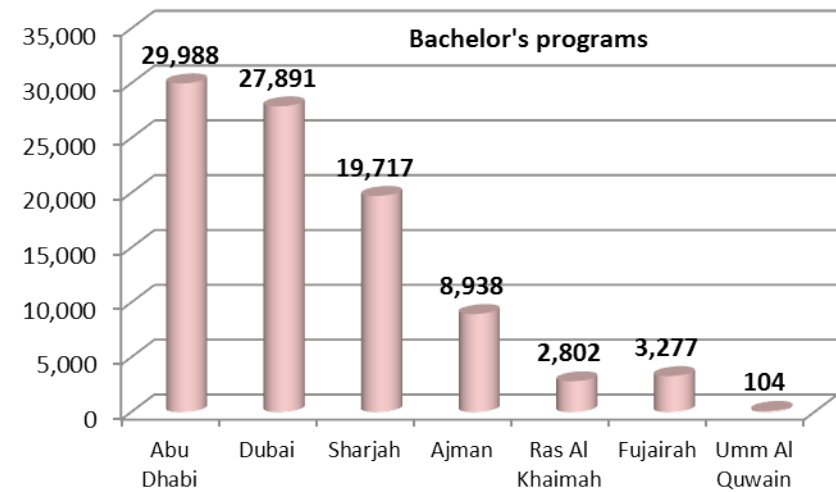

STUDENT DISTRIBUTION BY LEVEL AND LOCATION OF STUDY

Federal and non-federal institutions

Emirate	Foundation	Diploma and higher diploma	Bachelor's	Graduate diploma and Master's	Doctorate	Total
Abu Dhabi	11,534	5,183	29,988	4,376	252	51,333
Dubai	3,001	821	27,891	3,989	190	35,892
Sharjah	1,633	584	19,717	1,292	95	23,321
Ajman	53	0	8,938	334	0	9,325
Ras Al Khaimah	891	102	2,802	51	0	3,846
Fujairah	897	101	3,277	176	0	4,451
Umm Al Quwain	7	0	104	0	0	111
Total	18,016	6,791	92,717	10,218	537	128,279

- 10,755 graduate students (8.38%)
- 92,717 students in Bachelor's programs (72.28%)
- 6,791 students in diploma and higher diploma programs (5.29%)
- 18,016 undergraduate students in Foundation, pre-program, undeclared major, free studies, visiting (14.04%)

Student distribution by level and location of study

- The majority of students in diploma and higher diploma programs take studies in the emirate of Abu Dhabi.
- The majority of students in graduate diploma and Master's programs take studies in the emirate of Abu Dhabi, Dubai, and Sharjah.