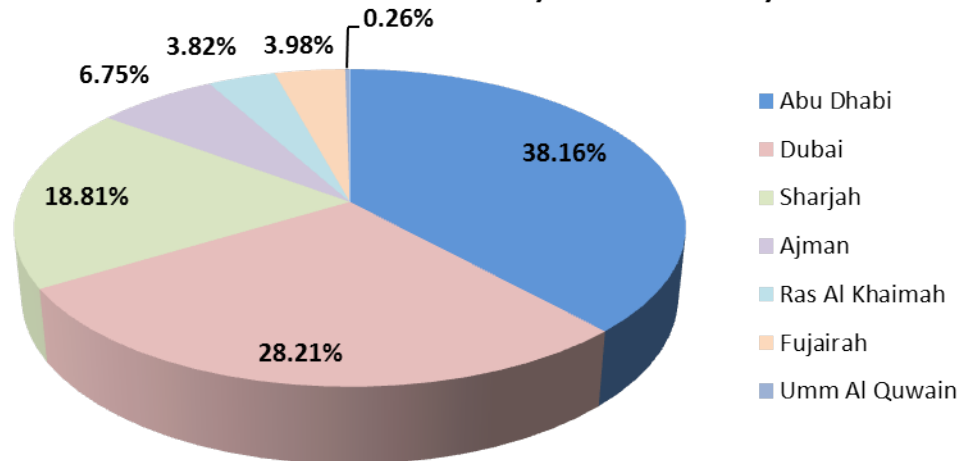

DISTRIBUTION OF NEW AND TRANSFER STUDENTS BY NATIONALITY, LOCATION AND LEVEL OF STUDY

Distribution of new students by level and location of study

Emirate	Level of study							Total	Percentage
	Foundation	Diploma	Higher diploma	Bachelor's	Graduate diploma	Master's	Doctorate		
Abu Dhabi	6,006	857	140	3,322	742	1,252	76	12,395	38.16%
Dubai	1,840	117	37	5,914	5	1,201	50	9,164	28.21%
Sharjah	1,135	257	2	4,333	0	352	29	6,108	18.81%
Ajman	44	0	0	2,034	49	67	0	2,194	6.75%
Ras Al Khaimah	581	4	0	618	0	38	0	1,241	3.82%
Fujairah	607	16	0	548	121	0	0	1,292	3.98%
Umm Al Quwain	4	0	0	82	0	0	0	86	0.26%
Total	10,217	1,200	179	16,851	917	2,910	155	32,480	100%

Distribution of new students by location of study

- 35.9% of new undergraduate students are registered in the Foundation/pre-programs.
- 64.1% of new undergraduate students were admitted directly to the programs.
- 49% of new Ph.D. students were admitted to the institutions located in the emirate of Abu Dhabi.