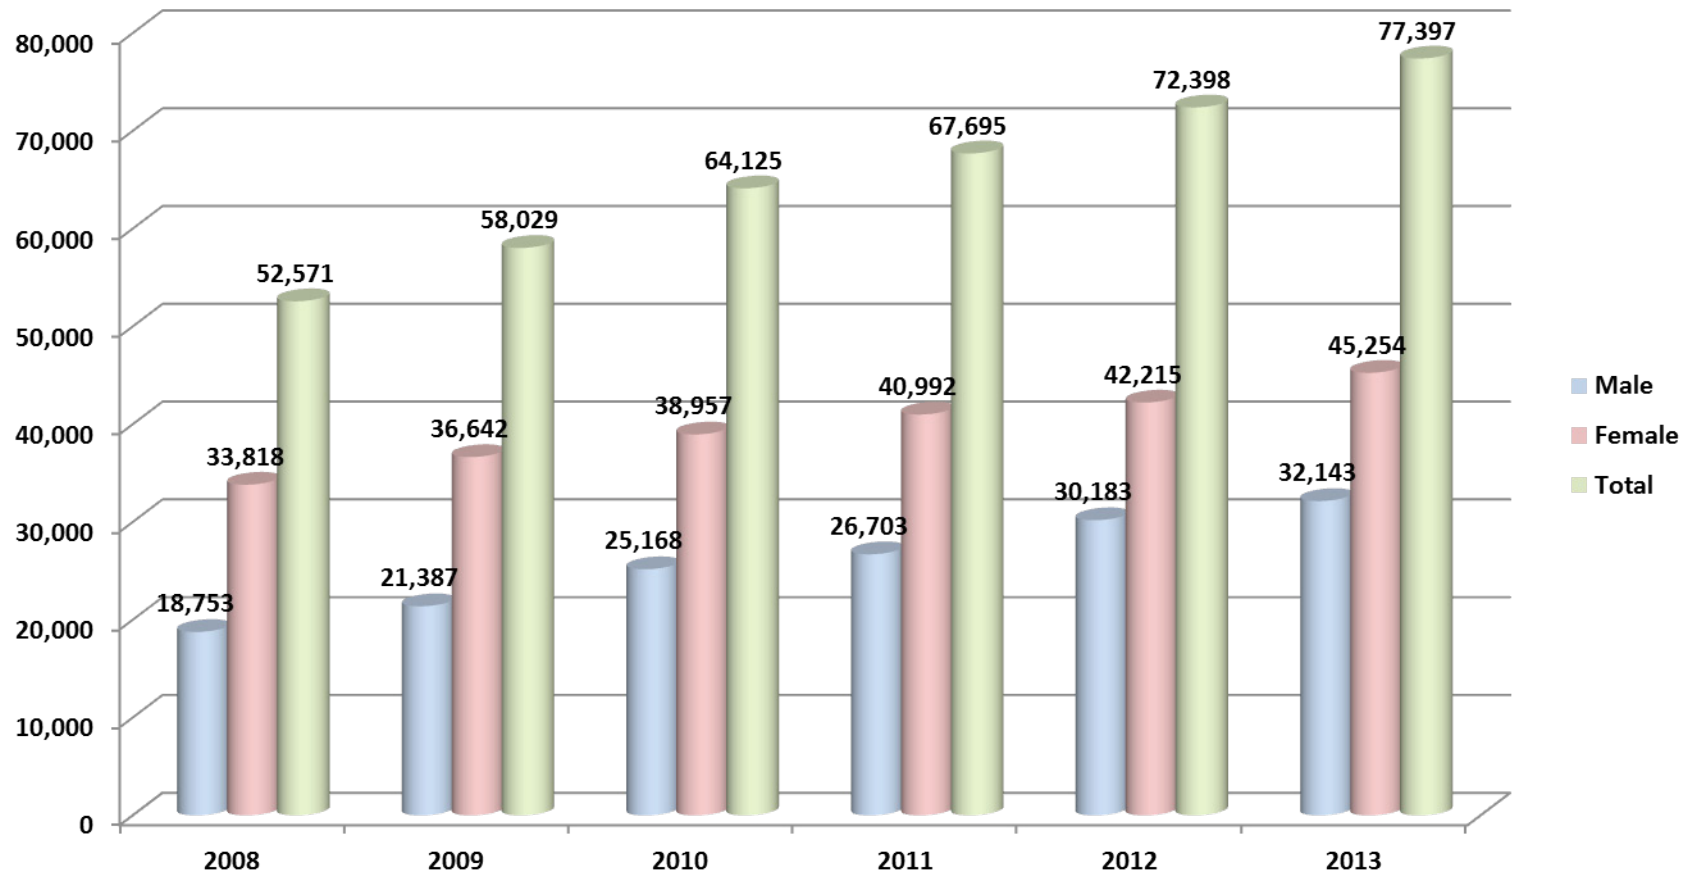

5-year enrolment increase (2009-2013)

Abu Dhabi: 32.3%
 Male: 41.5%
 Female: 27.2%

Dubai: 64.3%
 Male: 102.9%
 Female: 34.2%

Sharjah: 8.4%
 Male: 5.3%
 Female: 10%

Ajman: 22.9%
 Male: 22%
 Female: 24%

Ras Al Khaimah: 14.6%
 Male: 26.6%
 Female: 10.3%

Fujairah: 11.9%
 Male: 27.9%
 Female: 5.7%

5-year enrolment increase of UAE national students, 2009-2013

Male: 53.3%

Female: 23.5%

Both genders: 33.4%

UAE national student enrolment by year, 2008-2013 (all institutions)