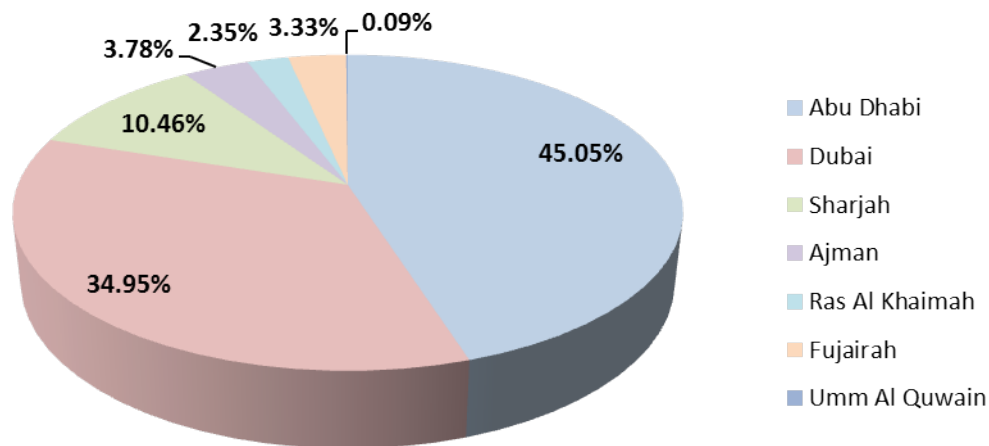

Where do UAE national students study?

Distribution of UAE national male students by location of study

UAE national male students:

- Abu Dhabi: 54.05%
- Dubai: 34.95%
- Sharjah: 10.46%
- Ajman: 3.78%
- Fujairah: 3.33%
- Ras Al Khaimah: 2.35%
- Umm Al Quwain: 0.09%