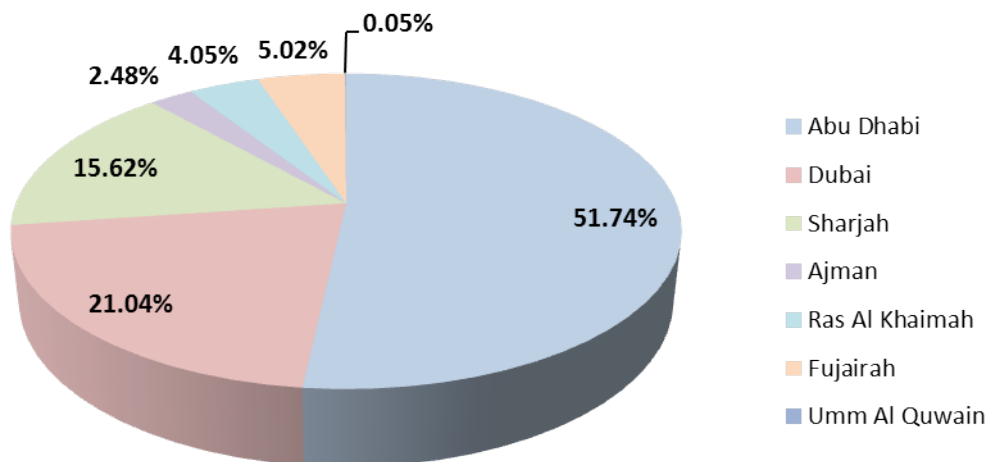

Distribution of UAE national female students by location of study

UAE national female students:

- Abu Dhabi: 51.7%
- Dubai: 21.06%
- Sharjah: 15.63%
- Fujairah: 5.02%
- Ras Al Khaimah: 4.06%
- Ajman: 2.48%
- Umm Al Quwain: 0.05%