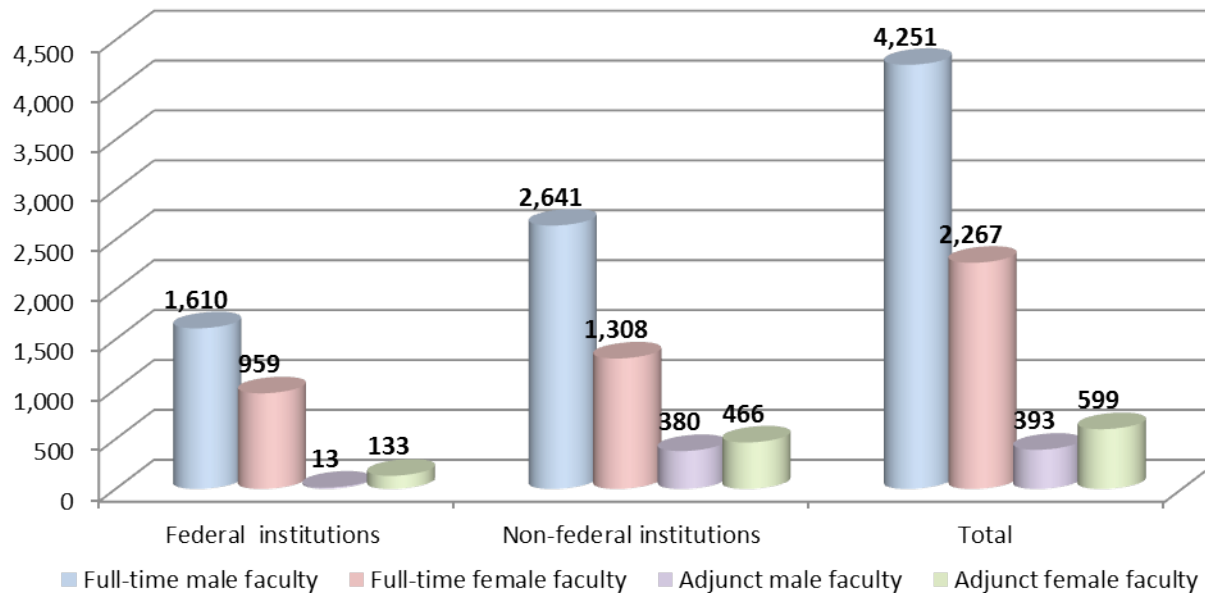

DISTRIBUTION OF FACULTY BY TYPE AND GENDER IN 2013-2014

Type of institution	Faculty			Full-time		Adjunct		Equivalent
	Full-time	Adjunct	Visiting	Male	Female	Male	Female	Full-time
Federal	2,569	146	0	1,610	959	13	133	2,642
Non-federal	3,949	846	222	2,641	1,308	380	466	4,427.5
Total	6,518	992	222	4,251	2,267	393	599	7,069.5

Distribution of faculty by type and gender

- Full-time faculty: appr. 7,070
- Percentage of adjunct to full-time faculty: 15.2%
- Full-time female faculty: 34.8%
- Adjunct female faculty: 60.4%
- 222 visiting faculty
- Full-time faculty employed by federal institutions: 39.4%
- Adjunct faculty employed by federal institutions: 14.7%