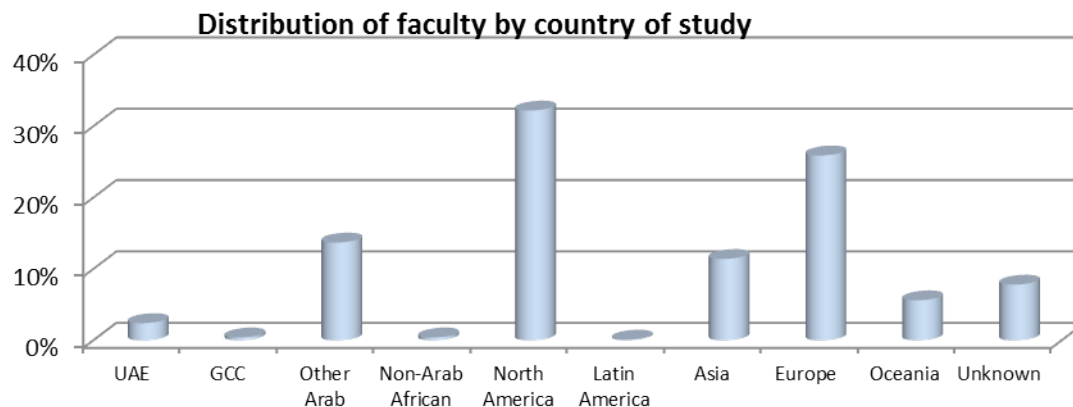

DISTRIBUTION OF FULL-TIME FACULTY BY COUNTRY OF STUDY

Country of study	Nationality											
	UAE	GCC	Other Arab countries	Non-Arab African	North America	South America	Asia	Europe	Countries of Oceania	Unknown	Total	Percentage
UAE	51	2	65	2	10	0	20	6	2	0	158	2.4%
GCC countries	3	0	18	0	1	0	5	0	0	0	27	0.4%
Other Arab countries	25	1	839	0	15	0	4	8	3	0	895	13.7%
Non-Arab African countries	0	0	1	24	0	0	1	1	2	0	29	0.4%
North America	115	8	377	13	1,287	16	143	98	21	19	2,097	32.2%
South America	0	0	0	0	1	2	0	0	1	0	4	0.1%
Asia	3	0	101	3	22	2	591	17	7	0	746	11.4%
Europe	48	7	448	19	147	10	104	865	39	2	1,689	25.9%
Countries of Oceania	11	1	26	3	43	0	30	28	220	1	363	5.6%
Unknown	81	2	40	6	51	0	25	28	11	266	510	7.8%
Total	337	21	1,915	70	1,577	30	923	1,051	306	288	6,518	100%

- Full-time faculty from 6 continents:
- 32.2% studied in North America.
 - 25.9% studied in Europe.
 - 16.6% studied in Arab countries.