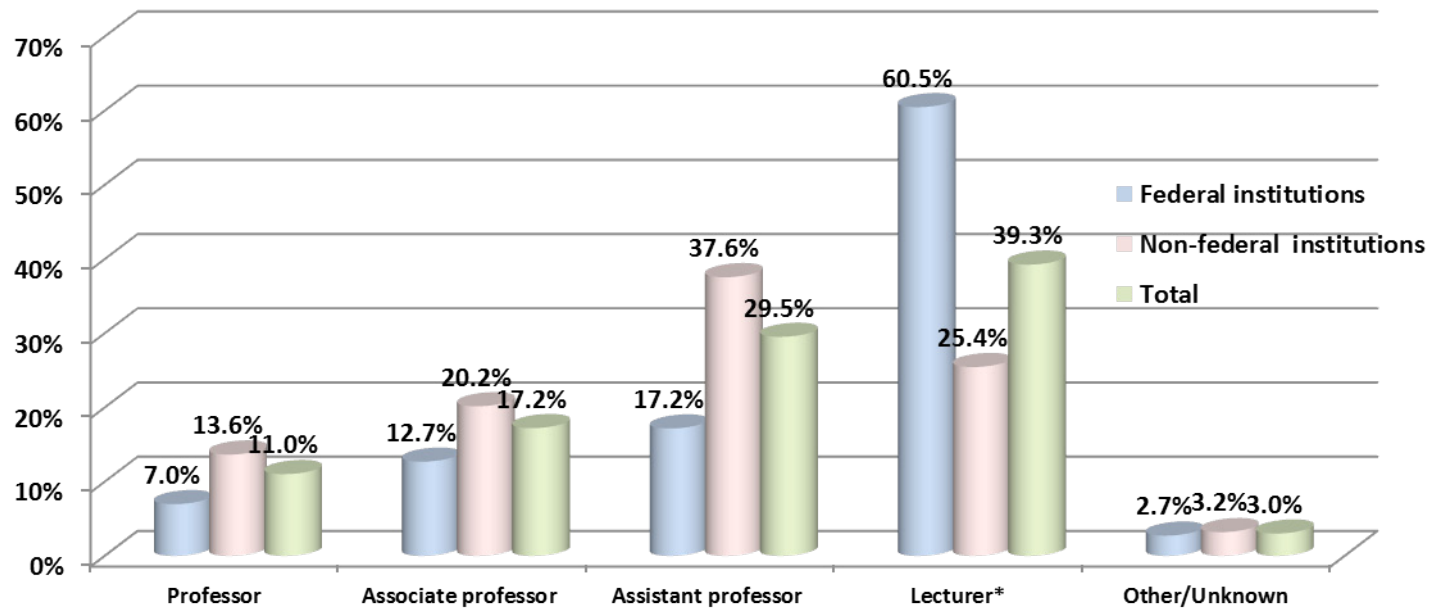

## DISTRIBUTION OF FULL-TIME FACULTY BY ACADEMIC RANK

Type of institution	Professor	Associate professor	Assistant professor	Lecturer*	Other/Unknown
Federal	179	326	441	1,553	70
Non-federal	539	796	1,483	1,005	126
<b>Total</b>	<b>718</b>	<b>1,122</b>	<b>1,924</b>	<b>2,558</b>	<b>196</b>
<b>Percentage</b>	<b>11.0%</b>	<b>17.2%</b>	<b>29.5%</b>	<b>39.3%</b>	<b>3.0%</b>

28.2% are senior faculty (professors and associate professors)

Note:

\*Some institutions rank their faculty as 'Lecturer' regardless of their degree.

Distribution of faculty by academic rank

All faculty members in the *Higher Colleges of Technology*, a federal institution whose faculty make up 40% of the full-time faculty in all federal institutions in the UAE, are ranked as 'Lecturer' regardless of their academic rank.